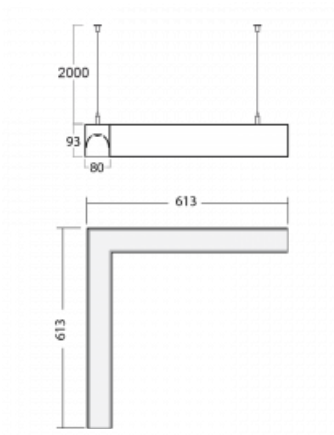

Dimensions	613 mm × 613 mm × 93 mm
Weight	5.5 kg
Light source	LED MODUL

Type of optical system	Opal diffuser
Luminous flux*	3050 lm
Colour Temperature	4000 K cool white
Luminous efficacy	139 lm/W
MacAdam Light source	2
Colour rendering index	80
UGR max. X=4H Y=8H, $\rho=70,50,20$	21.2

# Lina80-S

11S-521K-20GED/840, W

**EPD**<sup>®</sup>

Lina80-S luminaires are available in recessed, surface, suspended or wall mounted versions, including the illuminated corner segments. Lina80-S system luminaire can be used to create different shapes or long lines, with special joints that prevent any light to shine through, creating thus a seamless visual effect, suitable for small offices as well as big halls.

## Technical drawing

**00-00355, K**  
 cable 5x0,75 2000mm

**00-00356, K**  
 cable 5x0,75 4000mm

**00-00363, K**  
 cable 5x1,5 2000mm

**00-00364, K**  
 cable 5x1,5 4000mm

**00-00365, K**  
 cable 5x1,5 6000mm

**00-00366, K**  
 cable 7x0,75 2000mm