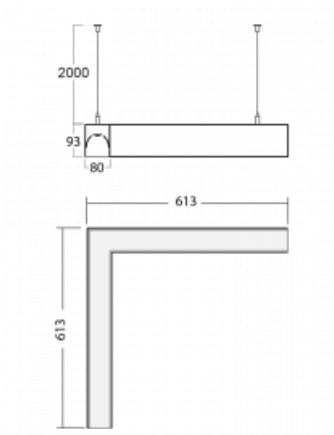

# Lina80-S

11S-521I-20GHE/840, W

EPD®

Lina80-S luminaires are available in recessed, surface, suspended or wall mounted versions, including the illuminated corner segments. Lina80-S system luminaire can be used to create different shapes or long lines, with special joints that prevent any light to shine through, creating thus a seamless visual effect, suitable for small offices as well as big halls.

## Technical drawing

Type of installation	Suspended
Light distribution	Direct-indirect
Luminaire shape	Corner
Colour of the luminaires	White
Material	Aluminium
Lifetime	L90/B50 50 000 hours
Warranty	5 years
Description of luminaires	Luminaire suspended
Dimensions	613 mm × 613 mm × 93 mm
Light source	LED MODUL
Type of optical system	Microprisma
Luminous flux*	5510 lm
Colour Temperature	4000 K cool white
Luminous efficacy	107 lm/W
MacAdam Light source	2
Colour rendering index	80
UGR max. X=4H Y=8H, ρ=70,50,20	18.8

**00-00352, K**  
cable 3x0,75 2000mm

**00-00355, K**  
cable 5x0,75 2000mm

**00-00356, K**  
cable 5x0,75 4000mm

**00-00358, K**  
cable 3x0,75 4000mm

**00-00360, K**  
cable 3x0,75 6000mm

**00-00363, K**  
cable 5x1,5 2000mm