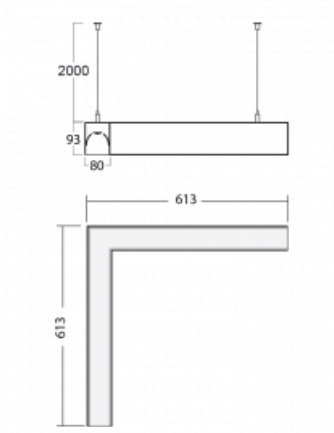

# Lina80-S

11S-521I-20GHD/830, W

EPD®

Lina80-S luminaires are available in recessed, surface, suspended or wall mounted versions, including the illuminated corner segments. Lina80-S system luminaire can be used to create different shapes or long lines, with special joints that prevent any light to shine through, creating thus a seamless visual effect, suitable for small offices as well as big halls.

## Technical drawing

Type of installation	Suspended
Light distribution	Direct-indirect
Luminaire shape	Corner
Colour of the luminaires	White
Material	Aluminium
Lifetime	L90/B50 50 000 hours
Warranty	5 years
Description of luminaires	Luminaire suspended
Dimensions (l × w × h mm)	613 mm × 613 mm × 93 mm
Light source	LED MODUL
DIR optical system	Microprisma
INDIR optical system	Opal cover
Luminous flux*	5250 lm
Colour Temperature	3000 K warm white
Luminous efficacy	102 lm/W
MacAdam Light source	2
Colour rendering index	80
UGR max. X=4H Y=8H, ρ=70,50,20	18.7

**00-00355, K**  
 cable 5x0,75 2000mm,  
 transparent

**00-00356, K**  
 cable 5x0,75 4000mm,  
 transparent

**00-00363, K**  
 cable 5x1,5 2000mm

**00-00364, K**  
 cable 5x1,5 4000mm

**00-00365, K**  
 cable 5x1,5 6000mm