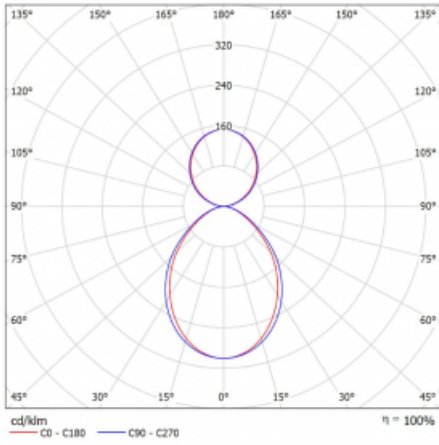

Luminaire

Lina80-S

11S-521I-20GGE/840, W

EPD®

Lina80-S luminaires are available in recessed, surface, suspended or wall mounted versions, including the illuminated corner segments. Lina80-S system luminaire can be used to create different shapes or long lines, with special joints that prevent any light to shine through, creating thus a seamless visual effect, suitable for small offices as well as big halls.

Technical drawing

Type of installation	Suspended
Light distribution	Direct-indirect
Luminaire shape	Corner
Colour of the luminaires	White
Material	Aluminium
Lifetime	L90/B50 50 000 hours
Warranty	5 years
Description of luminaires	Luminaire suspended
Dimensions (l × w × h mm)	613 mm × 613 mm × 93 mm
Light source	LED MODUL
DIR optical system	Microprisma
INDIR optical system	Opal cover
Luminous flux*	4170 lm
Colour Temperature	4000 K cool white
Luminous efficacy	113 lm/W
MacAdam Light source	2
Colour rendering index	80
UGR max. X=4H Y=8H, ρ=70,50,20	17.9

Curve

Luminaire power input* 36.9 W

Connection of the luminaires ON/OFF

Electrical voltage 220-240V

Frequency 50/60Hz

⊕ CE IP 40

*±10 %

Downloads