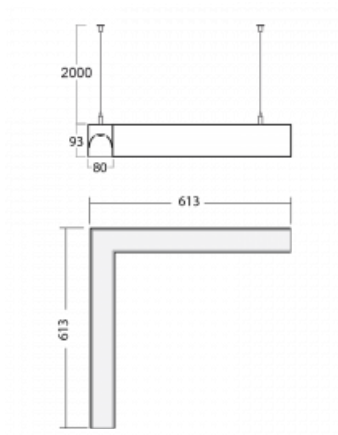

Luminaire

Lina80-S

11S-521I-20GGE/840, W

EPD®

Lina80-S luminaires are available in recessed, surface, suspended or wall mounted versions, including the illuminated corner segments. Lina80-S system luminaire can be used to create different shapes or long lines, with special joints that prevent any light to shine through, creating thus a seamless visual effect, suitable for small offices as well as big halls.

Technical drawing

Type of installation	Suspended
Light distribution	Direct-indirect
Luminaire shape	Corner
Colour of the luminaires	White
Material	Aluminium
Lifetime	L90/B50 50 000 hours
Warranty	5 years
Description of luminaires	Luminaire suspended
Dimensions (l × w × h mm)	613 mm × 613 mm × 93 mm
Light source	LED MODUL
DIR optical system	Microprisma
INDIR optical system	Opal cover
Luminous flux*	4170 lm
Colour Temperature	4000 K cool white
Luminous efficacy	113 lm/W
MacAdam Light source	2
Colour rendering index	80
UGR max. X=4H Y=8H, ρ=70,50,20	17.9

Installation instructions

Photos

Accessories

00-00200, N
 straight connector

00-00300, N
 wire suspension
 2000mm

00-00301, N
 wire suspension
 4000mm

00-00302, N
 wire suspension
 6000mm

00-00352, W
 cable 3x0,75 2000mm,
 white

00-00355, W
 cable 5x0,75 2000mm,
 white

00-00356, W
 cable 5x0,75 4000mm,
 white

00-00358, W
 cable 3x0,75 4000mm,
 white

00-00360, W
 cable 3x0,75 6000mm,
 white

00-00363, K
 cable 5x1,5 2000mm

00-00364, K
 cable 5x1,5 4000mm