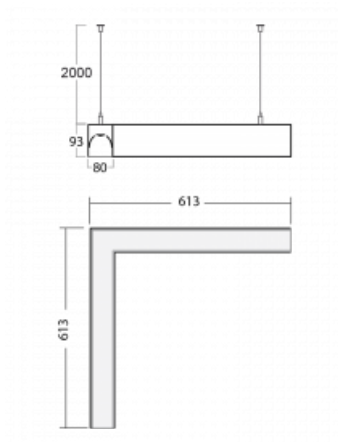

# Lina80-S

11S-521I-20GGE/830, B

EPD®

Lina80-S luminaires are available in recessed, surface, suspended or wall mounted versions, including the illuminated corner segments. Lina80-S system luminaire can be used to create different shapes or long lines, with special joints that prevent any light to shine through, creating thus a seamless visual effect, suitable for small offices as well as big halls.

## Technical drawing

Type of installation	Suspended
Light distribution	Direct-indirect
Luminaire shape	Corner
Colour of the luminaires	Black
Material	Aluminium
Lifetime	L90/B50 50 000 hours
Warranty	5 years
Description of luminaires	Luminaire suspended
Dimensions	613 mm × 613 mm × 93 mm
Weight	6.5 kg
Light source	LED MODUL
Type of optical system	Microprisma
Luminous flux*	3970 lm
Colour Temperature	3000 K warm white
Luminous efficacy	108 lm/W
MacAdam Light source	2
Colour rendering index	80
UGR max. X=4H Y=8H, $\rho=70,50,20$	17.7

**00-00352, K**  
 cable 3x0,75 2000mm

**00-00355, K**  
 cable 5x0,75 2000mm

**00-00356, K**  
 cable 5x0,75 4000mm

**00-00358, K**  
 cable 3x0,75 4000mm

**00-00360, K**  
 cable 3x0,75 6000mm

**00-00363, K**  
 cable 5x1,5 2000mm