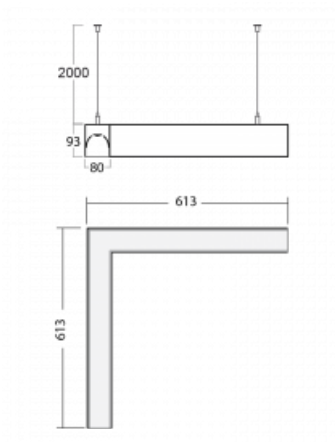

# Lina80-S

11S-521I-20GGD/840, B

**EPD<sup>®</sup>**

Lina80-S luminaires are available in recessed, surface, suspended or wall mounted versions, including the illuminated corner segments. Lina80-S system luminaire can be used to create different shapes or long lines, with special joints that prevent any light to shine through, creating thus a seamless visual effect, suitable for small offices as well as big halls.

**Technical drawing**

Type of installation	Suspended
Light distribution	Direct-indirect
Luminaire shape	Corner
Colour of the luminaires	Black
Material	Aluminium
Lifetime	L90/B50 50 000 hours
Warranty	5 years
Description of luminaires	Luminaire suspended
Dimensions	613 mm × 613 mm × 93 mm
Light source	LED MODUL
Type of optical system	Microprisma
Luminous flux*	4170 lm
Colour Temperature	4000 K cool white
Luminous efficacy	113 lm/W
MacAdam Light source	2
Colour rendering index	80
UGR max. X=4H Y=8H, ρ=70,50,20	17.9

**00-00355, K**  
 cable 5x0,75 2000mm

**00-00356, K**  
 cable 5x0,75 4000mm

**00-00363, K**  
 cable 5x1,5 2000mm

**00-00364, K**  
 cable 5x1,5 4000mm

**00-00365, K**  
 cable 5x1,5 6000mm

**00-00366, K**  
 cable 7x0,75 2000mm