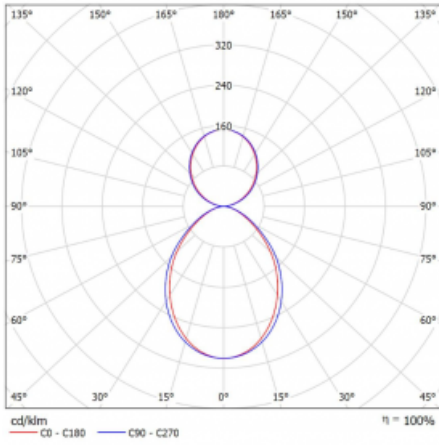

**Technical drawing**

Type of installation	Suspended
Light distribution	Direct-indirect
Luminaire shape	Corner
Colour of the luminaires	Black
Material	Aluminium
Lifetime	L90/B50 50 000 hours
Warranty	5 years
Description of luminaires	Luminaire suspended
Dimensions	613 mm × 613 mm × 93 mm
Light source	LED MODUL
Type of optical system	Microprisma
Luminous flux*	4170 lm
Colour Temperature	4000 K cool white
Luminous efficacy	113 lm/W
MacAdam Light source	2
Colour rendering index	80
UGR max. X=4H Y=8H, ρ=70,50,20	17.9

## Curve

Luminaire power input\* 36.9 W

Connection of the luminaires DALI

Electrical voltage 220-240V

Frequency 50/60Hz

⊕ CE IP 40

\*±10 %