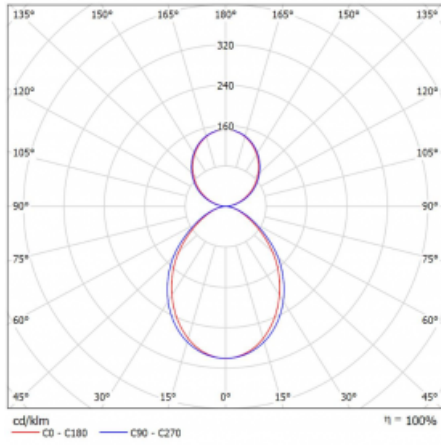

Luminaire

Lina80-S

11S-521I-20GGD/830, S

EPD®

Lina80-S luminaires are available in recessed, surface, suspended or wall mounted versions, including the illuminated corner segments. Lina80-S system luminaire can be used to create different shapes or long lines, with special joints that prevent any light to shine through, creating thus a seamless visual effect, suitable for small offices as well as big halls.

Technical drawing

| | |
|--|-------------------------|
| Type of installation | Suspended |
| Light distribution | Direct-indirect |
| Luminaire shape | Corner |
| Colour of the luminaires | Silver |
| Material | Aluminium |
| Lifetime | L90/B50 50 000 hours |
| Warranty | 5 years |
| Description of luminaires | Luminaire suspended |
| Dimensions | 613 mm × 613 mm × 93 mm |
| Weight | 5.6 kg |
| Light source | LED MODUL |
| Type of optical system | Microprisma |
| Luminous flux* | 3970 lm |
| Colour Temperature | 3000 K warm white |
| Luminous efficacy | 108 lm/W |
| MacAdam Light source | 2 |
| Colour rendering index | 80 |
| UGR max. X=4H Y=8H, $\rho=70,50,20$ | 17.7 |

Curve

Luminaire power input* 36.9 W

Connection of the luminaires DALI

Electrical voltage 220-240V

Frequency 50/60Hz

⊕ CE IP 40

*±10 %

Downloads