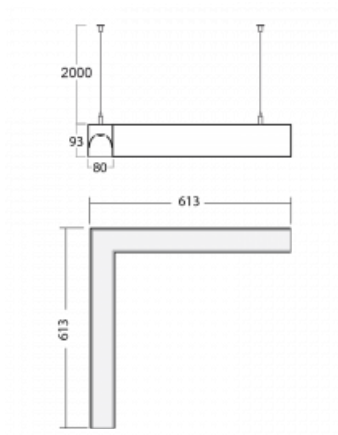

Luminaire

Lina80-S

11S-521I-20GED/840, W

EPD®

Lina80-S luminaires are available in recessed, surface, suspended or wall mounted versions, including the illuminated corner segments. Lina80-S system luminaire can be used to create different shapes or long lines, with special joints that prevent any light to shine through, creating thus a seamless visual effect, suitable for small offices as well as big halls.

Technical drawing

Type of installation	Suspended
Light distribution	Direct-indirect
Luminaire shape	Corner
Colour of the luminaires	White
Material	Aluminium
Lifetime	L90/B50 50 000 hours
Warranty	5 years
Description of luminaires	Luminaire suspended
Dimensions (l × w × h mm)	613 mm × 613 mm × 93 mm
Weight	5.8 kg
Light source	LED MODUL
DIR optical system	Microprisma
INDIR optical system	Opal cover
Luminous flux*	2710 lm
Colour Temperature	4000 K cool white
Luminous efficacy	120 lm/W
MacAdam Light source	2
Colour rendering index	80
UGR max. X=4H Y=8H, ρ=70,50,20	16.4

Installation instructions

Photos

Accessories

00-00200, N
straight connector

00-00300, N
wire suspension
2000mm

00-00301, N
wire suspension
4000mm

00-00302, N
wire suspension
6000mm

00-00355, K
cable 5x0,75 2000mm,
transparent

00-00356, K
cable 5x0,75 4000mm,
transparent

00-00363, K
cable 5x1,5 2000mm

00-00364, K
cable 5x1,5 4000mm

00-00365, K
cable 5x1,5 6000mm

00-00366, K
cable 7x0,75 2000mm

00-00367, K
cable 7x0,75 4000mm

00-00368, K
cable 7x0,75 6000mm