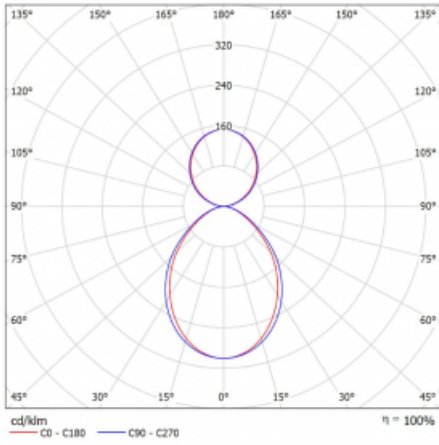

## Technical drawing

Type of installation	Suspended
Light distribution	Direct-indirect
Luminaire shape	Corner
Colour of the luminaires	Black
Material	Aluminium
Lifetime	L90/B50 50 000 hours
Warranty	5 years
Description of luminaires	Luminaire suspended
Dimensions	613 mm × 613 mm × 93 mm
Weight	5.8 kg
Light source	LED MODUL
Type of optical system	Microprisma
Luminous flux*	2710 lm
Colour Temperature	4000 K cool white
Luminous efficacy	120 lm/W
MacAdam Light source	2
Colour rendering index	80
UGR max. X=4H Y=8H, $\rho=70,50,20$	16.4

## Curve

Luminaire power input\* 22.6 W

Connection of the luminaires DALI

Electrical voltage 220-240V

Frequency 50/60Hz

⊕ CE IP 40

\*±10 %