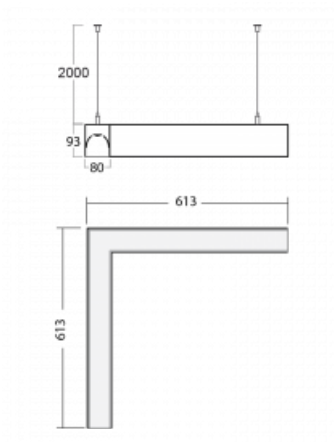

# Lina80-S

11S-521I-20GED/840, B

EPD®

Lina80-S luminaires are available in recessed, surface, suspended or wall mounted versions, including the illuminated corner segments. Lina80-S system luminaire can be used to create different shapes or long lines, with special joints that prevent any light to shine through, creating thus a seamless visual effect, suitable for small offices as well as big halls.

## Technical drawing

Type of installation	Suspended
Light distribution	Direct-indirect
Luminaire shape	Corner
Colour of the luminaires	Black
Material	Aluminium
Lifetime	L90/B50 50 000 hours
Warranty	5 years
Description of luminaires	Luminaire suspended
Dimensions	613 mm × 613 mm × 93 mm
Weight	5.8 kg
Light source	LED MODUL
Type of optical system	Microprisma
Luminous flux*	2710 lm
Colour Temperature	4000 K cool white
Luminous efficacy	120 lm/W
MacAdam Light source	2
Colour rendering index	80
UGR max. X=4H Y=8H, $\rho=70,50,20$	16.4

**00-00355, K**  
 cable 5x0,75 2000mm

**00-00356, K**  
 cable 5x0,75 4000mm

**00-00363, K**  
 cable 5x1,5 2000mm

**00-00364, K**  
 cable 5x1,5 4000mm

**00-00365, K**  
 cable 5x1,5 6000mm

**00-00366, K**  
 cable 7x0,75 2000mm