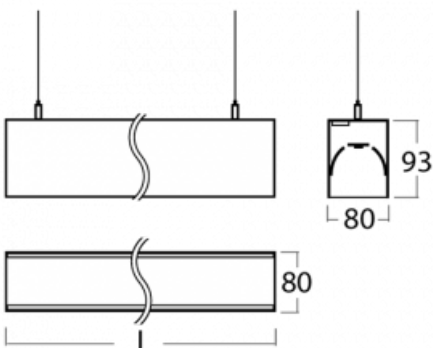

Luminaire

Lina80-S

11S-501K-40GHD/840, W

EPD®

Lina80-S luminaires are available in recessed, surface, suspended or wall mounted versions, including the illuminated corner segments. Lina80-S system luminaire can be used to create different shapes or long lines, with special joints that prevent any light to shine through, creating thus a seamless visual effect, suitable for small offices as well as big halls.

Technical drawing

Type of installation	Wall mounted, Suspended
Light distribution	Direct-indirect
Luminaire shape	Linear
Colour of the luminaires	White
Material	Aluminium
Lifetime	L90/B50 50 000 hours
Warranty	5 years
Description of luminaires	Luminaire wall mounted/suspended
Dimensions (l × w × h mm)	2244 mm × 80 mm × 93 mm
Light source	LED MODUL
DIR optical system	Opal diffuser
INDIR optical system	Opal cover
Luminous flux*	14370 lm
Colour Temperature	4000 K cool white
Luminous efficacy	122 lm/W
MacAdam Light source	2
Colour rendering index	80
UGR max. X=4H Y=8H, ρ=70,50,20	22.9

Installation instructions

Photos

Accessories

00-00200, N
 straight connector

00-00300, N
 wire suspension
 2000mm

00-00301, N
 wire suspension
 4000mm

00-00302, N
 wire suspension
 6000mm

00-00355, W
 cable 5x0,75 2000mm,
 white

00-00356, W
 cable 5x0,75 4000mm,
 white

00-00363, K
 cable 5x1,5 2000mm

00-00364, K
 cable 5x1,5 4000mm

00-00365, K
 cable 5x1,5 6000mm

00-00366, K
 cable 7x0,75 2000mm

00-00367, K
 cable 7x0,75 4000mm

00-00368, K
 cable 7x0,75 6000mm