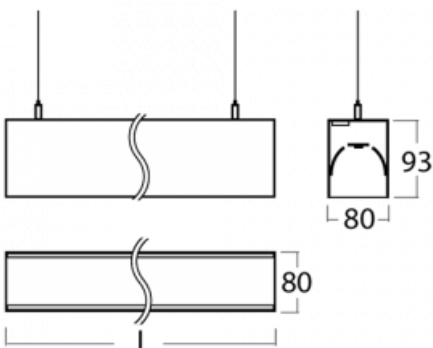

Luminaire

Lina80-S

11S-501K-40GGM3/840, W

EPD®

Lina80-S luminaires are available in recessed, surface, suspended or wall mounted versions, including the illuminated corner segments. Lina80-S system luminaire can be used to create different shapes or long lines, with special joints that prevent any light to shine through, creating thus a seamless visual effect, suitable for small offices as well as big halls.

Technical drawing

Type of installation	Wall mounted, Suspended
Light distribution	Direct-indirect
Luminaire shape	Linear
Colour of the luminaires	White
Material	Aluminium
Lifetime	L90/B50 50 000 hours
Warranty	2 years
Description of luminaires	Luminaire wall mounted/suspended
Dimensions (l × w × h mm)	2244 mm × 80 mm × 93 mm
Light source	LED MODUL
DIR optical system	Opal diffuser
INDIR optical system	Opal cover
Luminous flux*	10870 lm
Colour Temperature	4000 K cool white
Luminous efficacy	129 lm/W
MacAdam Light source	2
Colour rendering index	80
UGR max. X=4H Y=8H, ρ=70,50,20	21.9

Installation instructions

Photos

Accessories

00-00200, N
 straight connector

00-00300, N
 wire suspension
 2000mm

00-00301, N
 wire suspension
 4000mm

00-00302, N
 wire suspension
 6000mm

00-00355, W
 cable 5x0,75 2000mm,
 white

00-00356, W
 cable 5x0,75 4000mm,
 white

00-00363, K
 cable 5x1,5 2000mm

00-00364, K
 cable 5x1,5 4000mm

00-00365, K
 cable 5x1,5 6000mm

00-00366, K
 cable 7x0,75 2000mm

00-00367, K
 cable 7x0,75 4000mm

00-00368, K
 cable 7x0,75 6000mm