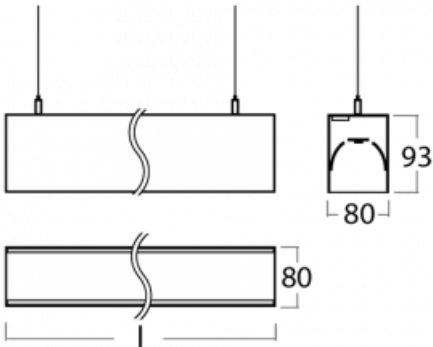

Luminaire

Lina80-S

11S-501K-40GGM/830, S

EPD®

Lina80-S luminaires are available in recessed, surface, suspended or wall mounted versions, including the illuminated corner segments. Lina80-S system luminaire can be used to create different shapes or long lines, with special joints that prevent any light to shine through, creating thus a seamless visual effect, suitable for small offices as well as big halls.

Technical drawing

Type of installation	Wall mounted, Suspended
Light distribution	Direct-indirect
Luminaire shape	Linear
Colour of the luminaires	Silver
Material	Aluminium
Lifetime	L90/B50 50 000 hours
Warranty	5 years
Description of luminaires	Luminaire wall mounted/suspended
Dimensions	2244 mm × 80 mm × 93 mm
Light source	LED MODUL
Type of optical system	Opal diffuser
Luminous flux*	10290 lm
Colour Temperature	3000 K warm white
Luminous efficacy	123 lm/W
MacAdam Light source	2
Colour rendering index	80
UGR max. X=4H Y=8H, ρ=70,50,20	21.7

Installation instructions

Photos

Accessories

00-00200, N
straight connector

00-00300, N
wire suspension
2000mm

00-00301, N
wire suspension
4000mm

00-00302, N
wire suspension
6000mm

00-00355, K
cable 5x0,75 2000mm