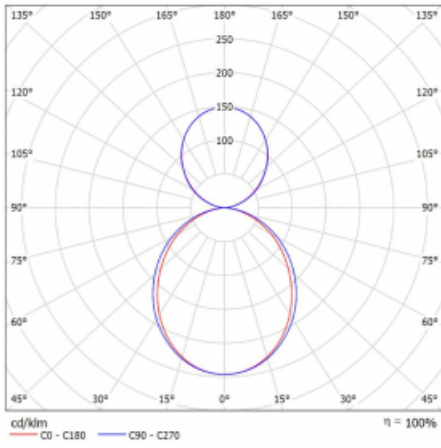

Curve

Luminaire power input* 84 W

Connection of the luminaires ON/OFF + 1h emergency

Electrical voltage 220-240V

Frequency 50/60Hz

⊕ CE IP 40

* $\pm 10\%$