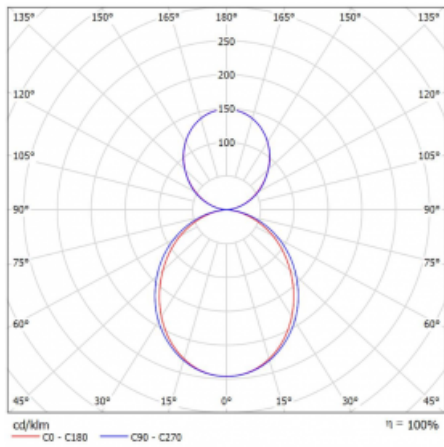

Curve

Luminaire power input* 51.1 W

Connection of the luminaires ON/OFF

Electrical voltage 220-240V

Frequency 50/60Hz

⊕ CE IP 40

*±10 %