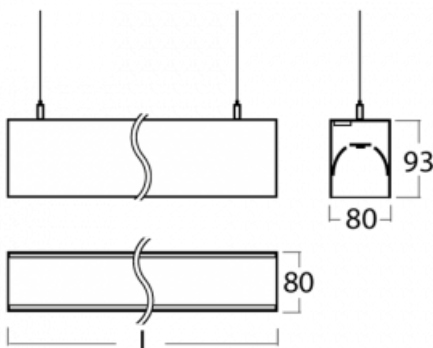

# Lina80-S

11S-501K-35GGM3/830, B

EPD®

Lina80-S luminaires are available in recessed, surface, suspended or wall mounted versions, including the illuminated corner segments. Lina80-S system luminaire can be used to create different shapes or long lines, with special joints that prevent any light to shine through, creating thus a seamless visual effect, suitable for small offices as well as big halls.

## Technical drawing

Type of installation Wall mounted, Suspended

Light distribution Direct-indirect

Luminaire shape Linear

Colour of the luminaires Black

Material Aluminium

Lifetime L90/B50 50 000 hours

Warranty 5 years

Description of luminaires Luminaire wall mounted/suspended

Dimensions 1964 mm × 80 mm × 93 mm

Light source LED MODUL

Type of optical system Opal diffuser

Luminous flux\* 8830 lm

Colour Temperature 3000 K warm white