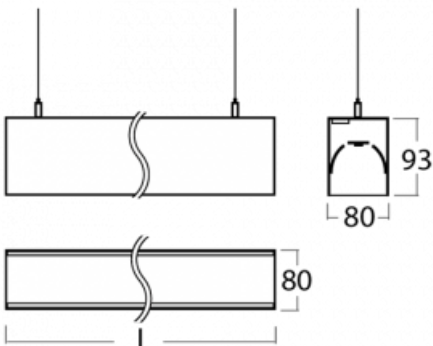

# Lina80-S

11S-501K-35GEM/830, B

EPD®

Lina80-S luminaires are available in recessed, surface, suspended or wall mounted versions, including the illuminated corner segments. Lina80-S system luminaire can be used to create different shapes or long lines, with special joints that prevent any light to shine through, creating thus a seamless visual effect, suitable for small offices as well as big halls.

## Technical drawing

Type of installation Wall mounted, Suspended

Light distribution Direct-indirect

Luminaire shape Linear

Colour of the luminaires Black

Material Aluminium

Lifetime L90/B50 50 000 hours

Warranty 5 years

Description of luminaires Luminaire wall mounted/suspended

Dimensions 1964 mm × 80 mm × 93 mm

Light source LED MODUL

Type of optical system Opal diffuser

Luminous flux\* 5730 lm

Colour Temperature 3000 K warm white