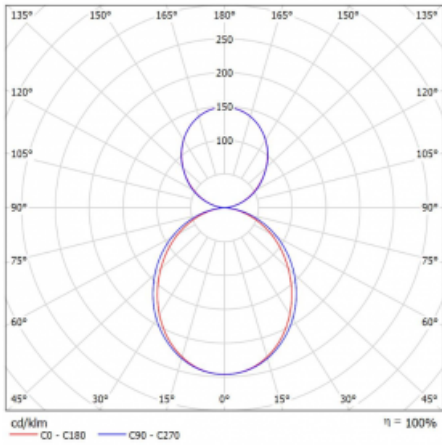

Curve

Luminaire power input* 43.8 W

Connection of the luminaires ON/OFF + 1h emergency

Electrical voltage 220-240V

Frequency 50/60Hz

⊕ CE IP 40

*±10 %