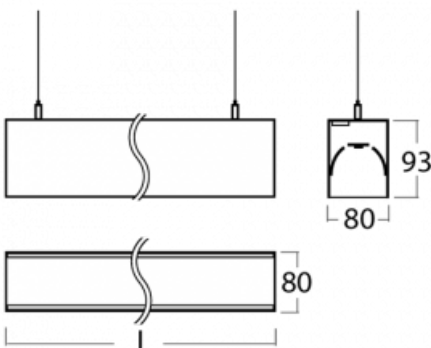

# Lina80-S

11S-501K-30GHD/830, B

**EPD<sup>®</sup>**

Lina80-S luminaires are available in recessed, surface, suspended or wall mounted versions, including the illuminated corner segments. Lina80-S system luminaire can be used to create different shapes or long lines, with special joints that prevent any light to shine through, creating thus a seamless visual effect, suitable for small offices as well as big halls.

**Technical drawing**

Type of installation	Wall mounted, Suspended
Light distribution	Direct-indirect
Luminaire shape	Linear
Colour of the luminaires	Black
Material	Aluminium
Lifetime	L90/B50 50 000 hours
Warranty	5 years
Description of luminaires	Luminaire wall mounted/suspended
Dimensions	1683 mm × 80 mm × 93 mm
Light source	LED MODUL
Type of optical system	Opal diffuser
Luminous flux*	9730 lm
Colour Temperature	3000 K warm white
Luminous efficacy	116 lm/W
MacAdam Light source	2
Colour rendering index	80
UGR max. X=4H Y=8H, ρ=70,50,20	22.9

**00-00355, K**  
 cable 5x0,75 2000mm

**00-00356, K**  
 cable 5x0,75 4000mm

**00-00363, K**  
 cable 5x1,5 2000mm

**00-00364, K**  
 cable 5x1,5 4000mm

**00-00365, K**  
 cable 5x1,5 6000mm

**00-00366, K**  
 cable 7x0,75 2000mm