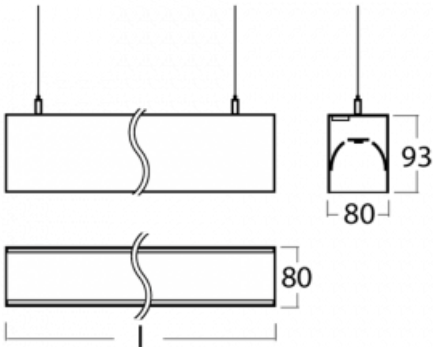

# Lina80-S

11S-501K-30GGM/830, W

EPD®

Lina80-S luminaires are available in recessed, surface, suspended or wall mounted versions, including the illuminated corner segments. Lina80-S system luminaire can be used to create different shapes or long lines, with special joints that prevent any light to shine through, creating thus a seamless visual effect, suitable for small offices as well as big halls.

## Technical drawing

Type of installation	Wall mounted, Suspended
Light distribution	Direct-indirect
Luminaire shape	Linear
Colour of the luminaires	White
Material	Aluminium
Lifetime	L90/B50 50 000 hours
Warranty	2 years
Description of luminaires	Luminaire wall mounted/suspended
Dimensions (l × w × h mm)	1683 mm × 80 mm × 93 mm
Light source	LED MODUL
DIR optical system	Opal diffuser
INDIR optical system	Opal cover
Luminous flux*	7360 lm
Colour Temperature	3000 K warm white
Luminous efficacy	123 lm/W
MacAdam Light source	2
Colour rendering index	80
UGR max. X=4H Y=8H, ρ=70,50,20	22

**00-00355, W**  
 cable 5x0,75 2000mm,  
 white

**00-00356, W**  
 cable 5x0,75 4000mm,  
 white

**00-00363, K**  
 cable 5x1,5 2000mm

**00-00364, K**  
 cable 5x1,5 4000mm

**00-00365, K**  
 cable 5x1,5 6000mm