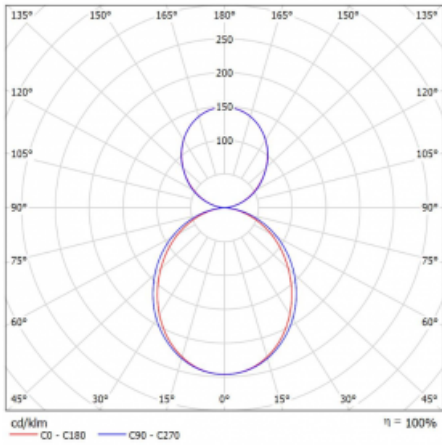

Curve

Luminaire power input* 60 W

Connection of the luminaires ON/OFF

Electrical voltage 220-240V

Frequency 50/60Hz

⊕ CE IP 40

* $\pm 10\%$