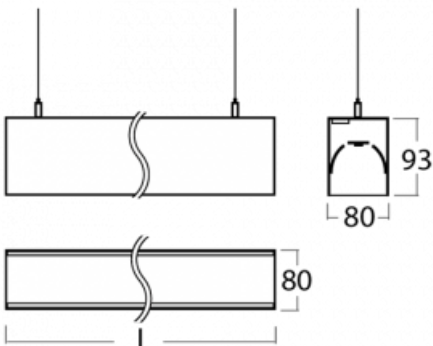

# Lina80-S

11S-501K-30GGE/840, W

**EPD<sup>®</sup>**

Lina80-S luminaires are available in recessed, surface, suspended or wall mounted versions, including the illuminated corner segments. Lina80-S system luminaire can be used to create different shapes or long lines, with special joints that prevent any light to shine through, creating thus a seamless visual effect, suitable for small offices as well as big halls.

**Technical drawing**

Type of installation	Wall mounted, Suspended
----------------------	-------------------------

Light distribution	Direct-indirect
--------------------	-----------------

Luminaire shape	Linear
-----------------	--------

Description of luminaires	Luminaire wall mounted/suspended
---------------------------	----------------------------------

Dimensions	1683 mm × 80 mm × 93 mm
------------	-------------------------

Light source	LED MODUL
--------------	-----------