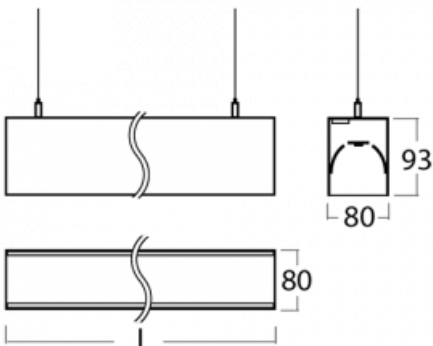

Dimensions 1403 mm × 80 mm × 93 mm

Light source LED MODUL

Type of optical system Opal diffuser

Luminous flux\* 4050 lm

Colour Temperature 4000 K cool white

Luminous efficacy 139 lm/W

MacAdam Light source 2

Colour rendering index 80

# Lina80-S

11S-501K-25GEM/840, S

Lina80-S luminaires are available in recessed, surface, suspended or wall mounted versions, including the illuminated corner segments. Lina80-S system luminaire can be used to create different shapes or long lines, with special joints that prevent any light to shine through, creating thus a seamless visual effect, suitable for small offices as well as big halls.

## Technical drawing