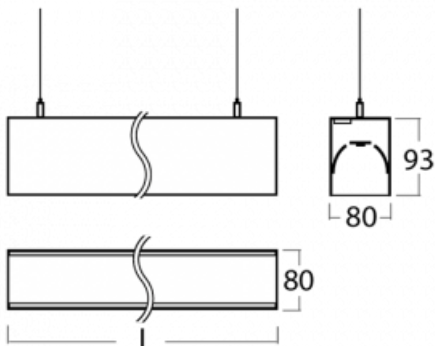

Luminaire

Lina80-S

11S-501K-25GED/830, W

EPD®

Lina80-S luminaires are available in recessed, surface, suspended or wall mounted versions, including the illuminated corner segments. Lina80-S system luminaire can be used to create different shapes or long lines, with special joints that prevent any light to shine through, creating thus a seamless visual effect, suitable for small offices as well as big halls.

Technical drawing

Type of installation Wall mounted, Suspended

Light distribution Direct-indirect

Luminaire shape Linear

Colour of the luminaires White

Material Aluminium

Lifetime L90/B50 50 000 hours

Warranty 5 years

Description of luminaires Luminaire wall mounted/suspended

Dimensions 1403 mm × 80 mm × 93 mm
(l × w × h mm)

Light source LED MODUL

DIR optical system Opal diffuser

INDIR optical system Opal cover

Luminous flux* 3830 lm

00-00200, N
 straight connector

00-00300, N
 wire suspension
 2000mm

00-00301, N
 wire suspension
 4000mm

00-00302, N
 wire suspension
 6000mm

00-00355, W
 cable 5x0,75 2000mm,
 white

00-00356, W
 cable 5x0,75 4000mm,
 white