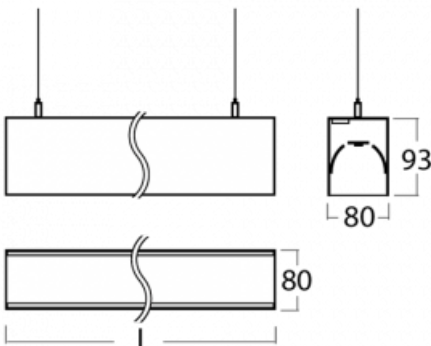

# Lina80-S

11S-501K-20GEM/840, B

EPD®

Lina80-S luminaires are available in recessed, surface, suspended or wall mounted versions, including the illuminated corner segments. Lina80-S system luminaire can be used to create different shapes or long lines, with special joints that prevent any light to shine through, creating thus a seamless visual effect, suitable for small offices as well as big halls.

## Technical drawing

Type of installation Wall mounted, Suspended

Light distribution Direct-indirect

Luminaire shape Linear

Colour of the luminaires Black

Material Aluminium

Lifetime L90/B50 50 000 hours

Warranty 5 years

Description of luminaires Luminaire wall mounted/suspended

Dimensions 1122 mm × 80 mm × 93 mm

Light source LED MODUL

Type of optical system Opal diffuser

Luminous flux\* 3050 lm

Colour Temperature 4000 K cool white