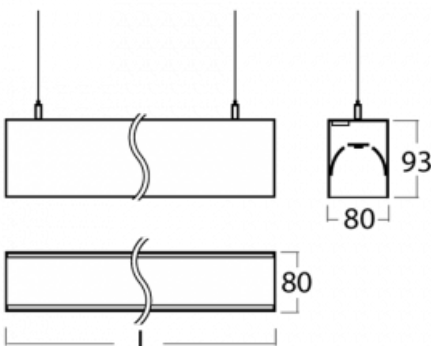

Luminaire

Lina80-S

11S-501K-15GHD/840, W

EPD®

Lina80-S luminaires are available in recessed, surface, suspended or wall mounted versions, including the illuminated corner segments. Lina80-S system luminaire can be used to create different shapes or long lines, with special joints that prevent any light to shine through, creating thus a seamless visual effect, suitable for small offices as well as big halls.

Technical drawing

Type of installation Wall mounted, Suspended

Light distribution Direct-indirect

Luminaire shape Linear

Colour of the luminaires White

Material Aluminium

Lifetime L90/B50 50 000 hours

Warranty 5 years

Description of luminaires Luminaire wall mounted/suspended

Dimensions 842 mm × 80 mm × 93 mm
(l × w × h mm)

Light source LED MODUL

DIR optical system Opal diffuser

INDIR optical system Opal cover

Luminous flux* 4160 lm

00-00200, N
 straight connector

00-00300, N
 wire suspension
 2000mm

00-00301, N
 wire suspension
 4000mm

00-00302, N
 wire suspension
 6000mm

00-00355, W
 cable 5x0,75 2000mm,
 white

00-00356, W
 cable 5x0,75 4000mm,
 white