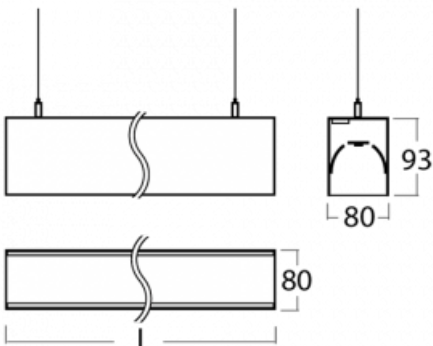

Luminaire

Lina80-S

11S-501K-10GEE/840, W

EPD®

Lina80-S luminaires are available in recessed, surface, suspended or wall mounted versions, including the illuminated corner segments. Lina80-S system luminaire can be used to create different shapes or long lines, with special joints that prevent any light to shine through, creating thus a seamless visual effect, suitable for small offices as well as big halls.

Technical drawing

Type of installation Wall mounted, Suspended

Light distribution Direct-indirect

Luminaire shape Linear

Colour of the luminaires White

Material Aluminium

Lifetime L90/B50 50 000 hours

Warranty 5 years

Description of luminaires Luminaire wall mounted/suspended

Dimensions (l × w × h mm) 561 mm × 80 mm × 93 mm

Light source LED MODUL

DIR optical system Opal diffuser

INDIR optical system Opal cover

Luminous flux* 1520 lm

00-00200, N
straight connector

00-00300, N
wire suspension
2000mm

00-00301, N
wire suspension
4000mm

00-00302, N
wire suspension
6000mm

00-00352, W
cable 3x0,75 2000mm,
white

00-00355, W
cable 5x0,75 2000mm,
white