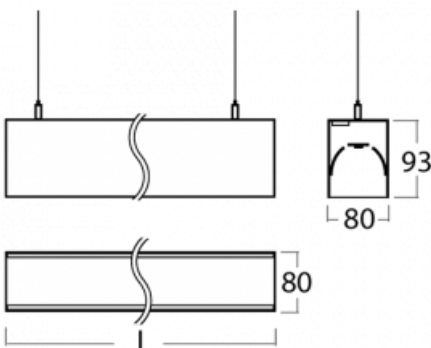

Luminaire

Lina80-S

11S-501I-40GHD/840, W

EPD®

Lina80-S luminaires are available in recessed, surface, suspended or wall mounted versions, including the illuminated corner segments. Lina80-S system luminaire can be used to create different shapes or long lines, with special joints that prevent any light to shine through, creating thus a seamless visual effect, suitable for small offices as well as big halls.

Technical drawing

Type of installation Wall mounted, Suspended

Light distribution Direct-indirect

Luminaire shape Linear

Colour of the luminaires White

Material Aluminium

Lifetime L90/B50 50 000 hours

Warranty 5 years

Description of luminaires Luminaire wall mounted/suspended

Dimensions 2244 mm × 80 mm × 93 mm
(l × w × h mm)

Light source LED MODUL

DIR optical system Microprisma

INDIR optical system Opal cover

Luminous flux* 12940 lm

00-00200, N
 straight connector

00-00300, N
 wire suspension
 2000mm

00-00301, N
 wire suspension
 4000mm

00-00302, N
 wire suspension
 6000mm

00-00355, W
 cable 5x0,75 2000mm,
 white

00-00356, W
 cable 5x0,75 4000mm,
 white