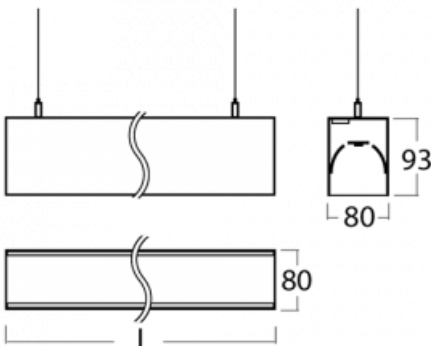

Luminaire

Lina80-S

11S-501I-40GGM3/840, W

EPD®

Lina80-S luminaires are available in recessed, surface, suspended or wall mounted versions, including the illuminated corner segments. Lina80-S system luminaire can be used to create different shapes or long lines, with special joints that prevent any light to shine through, creating thus a seamless visual effect, suitable for small offices as well as big halls.

Technical drawing

Type of installation	Wall mounted, Suspended
Light distribution	Direct-indirect
Luminaire shape	Linear
Colour of the luminaires	White
Material	Aluminium
Lifetime	L90/B50 50 000 hours
Warranty	2 years
Description of luminaires	Luminaire wall mounted/suspended
Dimensions (l × w × h mm)	2244 mm × 80 mm × 93 mm
Light source	LED MODUL
DIR optical system	Microprisma
INDIR optical system	Opal cover
Luminous flux*	9800 lm
Colour Temperature	4000 K cool white
Luminous efficacy	114 lm/W
MacAdam Light source	2
Colour rendering index	80
UGR max. X=4H Y=8H, ρ=70,50,20	17.1

Installation instructions

Photos

Accessories

00-00200, N
 straight connector

00-00300, N
 wire suspension
 2000mm

00-00301, N
 wire suspension
 4000mm

00-00302, N
 wire suspension
 6000mm

00-00355, W
 cable 5x0,75 2000mm,
 white

00-00356, W
 cable 5x0,75 4000mm,
 white

00-00363, K
 cable 5x1,5 2000mm

00-00364, K
 cable 5x1,5 4000mm

00-00365, K
 cable 5x1,5 6000mm

00-00366, K
 cable 7x0,75 2000mm

00-00367, K
 cable 7x0,75 4000mm

00-00368, K
 cable 7x0,75 6000mm