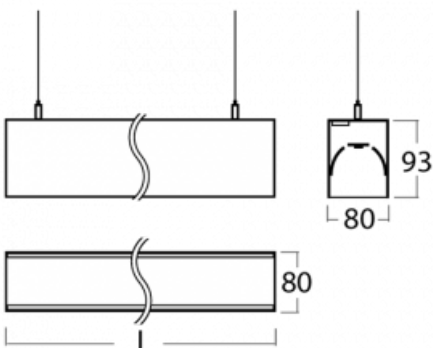

Luminaire

Lina80-S

11S-501I-40GGM3/830, B

EPD®

Lina80-S luminaires are available in recessed, surface, suspended or wall mounted versions, including the illuminated corner segments. Lina80-S system luminaire can be used to create different shapes or long lines, with special joints that prevent any light to shine through, creating thus a seamless visual effect, suitable for small offices as well as big halls.

Technical drawing

Type of installation	Wall mounted, Suspended
Light distribution	Direct-indirect
Luminaire shape	Linear
Colour of the luminaires	Black
Material	Aluminium
Lifetime	L90/B50 50 000 hours
Warranty	2 years
Description of luminaires	Luminaire wall mounted/suspended
Dimensions (l × w × h mm)	2244 mm × 80 mm × 93 mm
Light source	LED MODUL
DIR optical system	Microprisma
INDIR optical system	Opal cover
Luminous flux*	9330 lm
Colour Temperature	3000 K warm white
Luminous efficacy	108 lm/W
MacAdam Light source	2
Colour rendering index	80
UGR max. X=4H Y=8H, ρ=70,50,20	16.9

Installation instructions

Photos

Accessories

00-00200, N
 straight connector

00-00300, N
 wire suspension
 2000mm

00-00301, N
 wire suspension
 4000mm

00-00302, N
 wire suspension
 6000mm

00-00355, B
 cable 5x0,75 2000mm,
 black

00-00356, B
 cable 5x0,75 4000mm,
 black

00-00363, K
 cable 5x1,5 2000mm

00-00364, K
 cable 5x1,5 4000mm

00-00365, K
 cable 5x1,5 6000mm

00-00366, K
 cable 7x0,75 2000mm

00-00367, K
 cable 7x0,75 4000mm

00-00368, K
 cable 7x0,75 6000mm