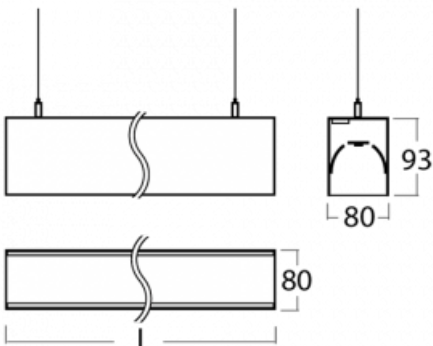

Luminaire

Lina80-S

11S-501I-40GGD/840, W

Lina80-S luminaires are available in recessed, surface, suspended or wall mounted versions, including the illuminated corner segments. Lina80-S system luminaire can be used to create different shapes or long lines, with special joints that prevent any light to shine through, creating thus a seamless visual effect, suitable for small offices as well as big halls.

Technical drawing

Type of installation Wall mounted, Suspended

Light distribution Direct-indirect

Luminaire shape Linear

Colour of the luminaires White

Material Aluminium

Lifetime L90/B50 50 000 hours

Warranty 5 years

Description of luminaires Luminaire wall mounted/suspended

Dimensions 2244 mm × 80 mm × 93 mm
(l × w × h mm)

Weight 8.3 kg

Light source LED MODUL

DIR optical system Microprisma

INDIR optical system Opal cover

Accessories

00-00200, N
 straight connector

00-00300, N
 wire suspension
 2000mm

00-00301, N
 wire suspension
 4000mm

00-00302, N
 wire suspension
 6000mm

00-00355, W
 cable 5x0,75 2000mm,
 white

00-00356, W
 cable 5x0,75 4000mm,
 white