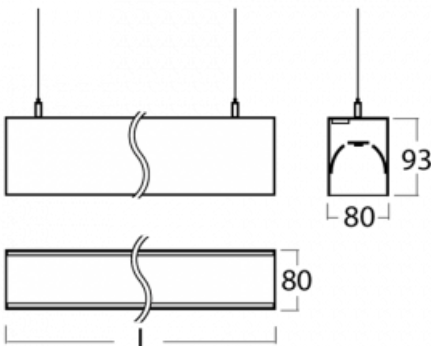

Luminaire

Lina80-S

11S-501I-40GGD/830, S

Lina80-S luminaires are available in recessed, surface, suspended or wall mounted versions, including the illuminated corner segments. Lina80-S system luminaire can be used to create different shapes or long lines, with special joints that prevent any light to shine through, creating thus a seamless visual effect, suitable for small offices as well as big halls.

Technical drawing

Type of installation Wall mounted, Suspended

Light distribution Direct-indirect

Luminaire shape Linear

Colour of the luminaires Silver

Material Aluminium

Lifetime L90/B50 50 000 hours

Warranty 5 years

Description of luminaires Luminaire wall mounted/suspended

Dimensions 2244 mm × 80 mm × 93 mm
(l × w × h mm)

Weight 9.6 kg

Light source LED MODUL

DIR optical system Microprisma

INDIR optical system Opal cover