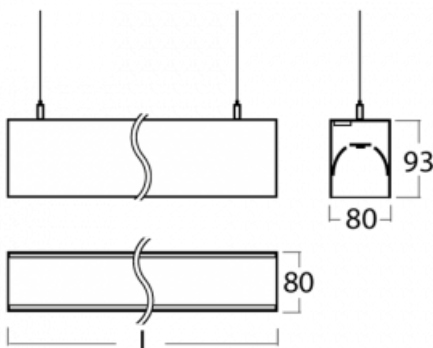

# Lina80-S

11S-501I-40GEM/830, B

EPD®

Lina80-S luminaires are available in recessed, surface, suspended or wall mounted versions, including the illuminated corner segments. Lina80-S system luminaire can be used to create different shapes or long lines, with special joints that prevent any light to shine through, creating thus a seamless visual effect, suitable for small offices as well as big halls.

## Technical drawing

Type of installation Wall mounted, Suspended

Light distribution Direct-indirect

Luminaire shape Linear

Colour of the luminaires Black

Material Aluminium

Lifetime L90/B50 50 000 hours

Warranty 5 years

Description of luminaires Luminaire wall mounted/suspended

Dimensions 2244 mm × 80 mm × 93 mm

Light source LED MODUL

Type of optical system Microprisma

Luminous flux\* 6070 lm

Colour Temperature 3000 K warm white