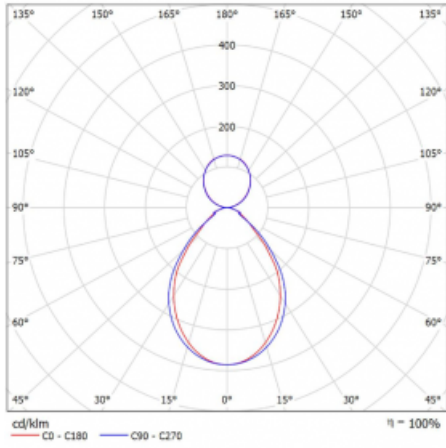

Technical drawing

Type of installation	Wall mounted, Suspended
Light distribution	Direct-indirect
Luminaire shape	Linear
Colour of the luminaires	Silver
Material	Aluminium
Lifetime	L90/B50 50 000 hours
Warranty	5 years
Description of luminaires	Luminaire wall mounted/suspended
Dimensions (l × w × h mm)	2244 mm × 80 mm × 93 mm
Weight	8.1 kg
Light source	LED MODUL
DIR optical system	Microprisma
INDIR optical system	Opal cover
Luminous flux*	6370 lm
Colour Temperature	4000 K cool white
Luminous efficacy	121 lm/W
MacAdam Light source	2
Colour rendering index	80
UGR max. X=4H Y=8H, $\rho=70,50,20$	15.6

Curve

Luminaire power input* 52.6 W

Connection of the luminaires ON/OFF

Electrical voltage 220-240V

Frequency 50/60Hz

⊕ CE IP 40

*±10 %

Downloads