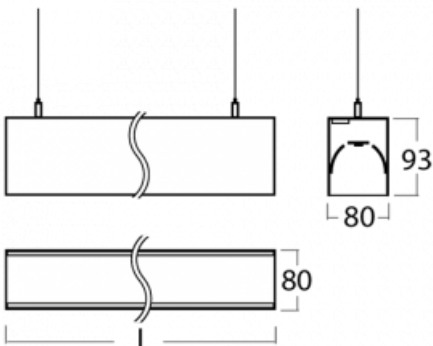

Luminaire

Lina80-S

11S-501I-40GEE/840, S

Lina80-S luminaires are available in recessed, surface, suspended or wall mounted versions, including the illuminated corner segments. Lina80-S system luminaire can be used to create different shapes or long lines, with special joints that prevent any light to shine through, creating thus a seamless visual effect, suitable for small offices as well as big halls.

Technical drawing

Type of installation	Wall mounted, Suspended
Light distribution	Direct-indirect
Luminaire shape	Linear
Colour of the luminaires	Silver
Material	Aluminium
Lifetime	L90/B50 50 000 hours
Warranty	5 years
Description of luminaires	Luminaire wall mounted/suspended
Dimensions (l × w × h mm)	2244 mm × 80 mm × 93 mm
Weight	8.1 kg
Light source	LED MODUL
DIR optical system	Microprisma
INDIR optical system	Opal cover
Luminous flux*	6370 lm
Colour Temperature	4000 K cool white
Luminous efficacy	121 lm/W
MacAdam Light source	2
Colour rendering index	80
UGR max. X=4H Y=8H, $\rho=70,50,20$	15.6

Installation instructions

Photos

Accessories

00-00200, N
straight connector

00-00300, N
wire suspension
2000mm

00-00301, N
wire suspension
4000mm

00-00302, N
wire suspension
6000mm

00-00352, K
cable 3x0,75 2000mm,
transparent

00-00355, K
cable 5x0,75 2000mm,
transparent

00-00356, K
cable 5x0,75 4000mm,
transparent

00-00358, K
cable 3x0,75 4000mm,
transparent

00-00360, K
cable 3x0,75 6000mm,
transparent

00-00363, K
cable 5x1,5 2000mm