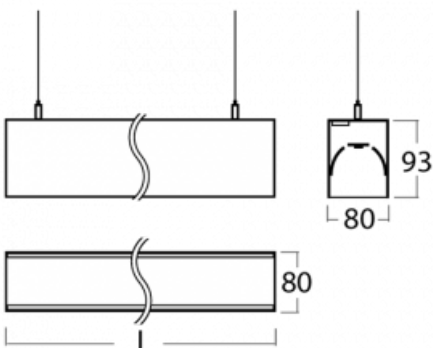

Luminaire

Lina80-S

11S-501I-40GEE/830, B

Lina80-S luminaires are available in recessed, surface, suspended or wall mounted versions, including the illuminated corner segments. Lina80-S system luminaire can be used to create different shapes or long lines, with special joints that prevent any light to shine through, creating thus a seamless visual effect, suitable for small offices as well as big halls.

Technical drawing

Type of installation	Wall mounted, Suspended
Light distribution	Direct-indirect
Luminaire shape	Linear
Colour of the luminaires	Black
Material	Aluminium
Lifetime	L90/B50 50 000 hours
Warranty	5 years
Description of luminaires	Luminaire wall mounted/suspended
Dimensions (l × w × h mm)	2244 mm × 80 mm × 93 mm
Weight	8.5 kg
Light source	LED MODUL
DIR optical system	Microprisma
INDIR optical system	Opal cover
Luminous flux*	6070 lm
Colour Temperature	3000 K warm white
Luminous efficacy	115 lm/W
MacAdam Light source	2
Colour rendering index	80
UGR max. X=4H Y=8H, ρ=70,50,20	15.4

Installation instructions

Photos

Accessories

00-00200, N
straight connector

00-00300, N
wire suspension
2000mm

00-00301, N
wire suspension
4000mm

00-00302, N
wire suspension
6000mm

00-00352, B
cable 3x0,75 2000mm,
black

00-00355, B
cable 5x0,75 2000mm,
black

00-00356, B
cable 5x0,75 4000mm,
black

00-00358, B
cable 3x0,75 4000mm,
black

00-00360, B
cable 3x0,75 6000mm,
black

00-00363, K
cable 5x1,5 2000mm

00-00364, K
cable 5x1,5 4000mm