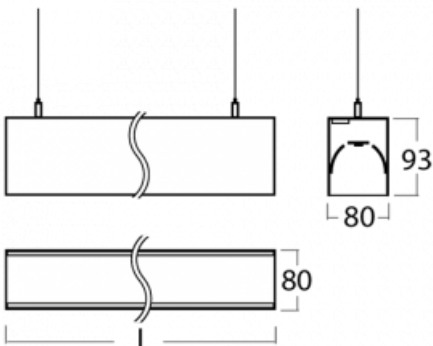

Luminaire

Lina80-S

11S-501I-40GED/840, S

EPD®

Lina80-S luminaires are available in recessed, surface, suspended or wall mounted versions, including the illuminated corner segments. Lina80-S system luminaire can be used to create different shapes or long lines, with special joints that prevent any light to shine through, creating thus a seamless visual effect, suitable for small offices as well as big halls.

Technical drawing

Type of installation	Wall mounted, Suspended
Light distribution	Direct-indirect
Luminaire shape	Linear
Colour of the luminaires	Silver
Material	Aluminium
Lifetime	L90/B50 50 000 hours
Warranty	5 years
Description of luminaires	Luminaire wall mounted/suspended
Dimensions (l × w × h mm)	2244 mm × 80 mm × 93 mm
Light source	LED MODUL
DIR optical system	Microprisma
INDIR optical system	Opal cover
Luminous flux*	6370 lm
Colour Temperature	4000 K cool white
Luminous efficacy	121 lm/W
MacAdam Light source	2
Colour rendering index	80
UGR max. X=4H Y=8H, ρ=70,50,20	15.6

Curve

Luminaire power input* 52.6 W

Connection of the luminaires DALI

Electrical voltage 220-240V

Frequency 50/60Hz

⊕ CE IP 40

*±10 %

Downloads

Installation instructions

Photos

Accessories

00-00200, N
 straight connector

00-00300, N
 wire suspension
 2000mm

00-00301, N
 wire suspension
 4000mm

00-00302, N
 wire suspension
 6000mm

00-00355, K
 cable 5x0,75 2000mm,
 transparent