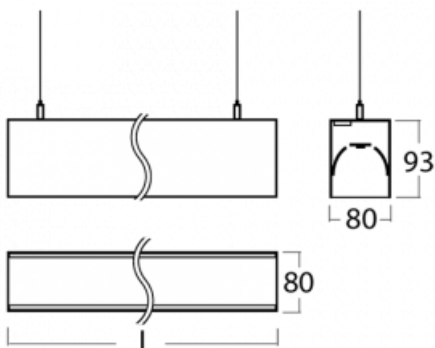

Luminaire

Lina80-S

11S-501I-40GED/830, S

Lina80-S luminaires are available in recessed, surface, suspended or wall mounted versions, including the illuminated corner segments. Lina80-S system luminaire can be used to create different shapes or long lines, with special joints that prevent any light to shine through, creating thus a seamless visual effect, suitable for small offices as well as big halls.

Technical drawing

Type of installation	Wall mounted, Suspended
Light distribution	Direct-indirect
Luminaire shape	Linear
Colour of the luminaires	Silver
Material	Aluminium
Lifetime	L90/B50 50 000 hours
Warranty	5 years
Description of luminaires	Luminaire wall mounted/suspended
Dimensions (l × w × h mm)	2244 mm × 80 mm × 93 mm
Weight	9.1 kg
Light source	LED MODUL
DIR optical system	Microprisma
INDIR optical system	Opal cover
Luminous flux*	6070 lm
Colour Temperature	3000 K warm white
Luminous efficacy	115 lm/W
MacAdam Light source	2
Colour rendering index	80
UGR max. X=4H Y=8H, $\rho=70,50,20$	15.4

Curve

Luminaire power input* 52.6 W

Connection of the luminaires DALI

Electrical voltage 220-240V

Frequency 50/60Hz

⊕ CE IP 40

*±10 %

Downloads

Installation instructions

Photos

Accessories

00-00200, N
 straight connector

00-00300, N
 wire suspension
 2000mm

00-00301, N
 wire suspension
 4000mm

00-00302, N
 wire suspension
 6000mm

00-00355, K
 cable 5x0,75 2000mm,
 transparent