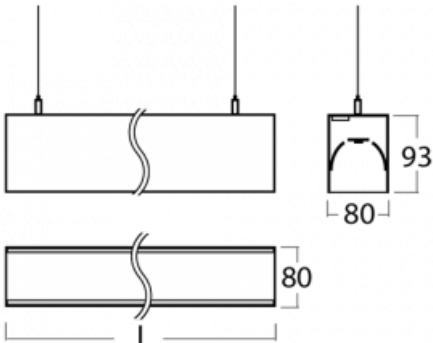

Luminaire

Lina80-S

11S-501I-35GHD/840, W

Lina80-S luminaires are available in recessed, surface, suspended or wall mounted versions, including the illuminated corner segments. Lina80-S system luminaire can be used to create different shapes or long lines, with special joints that prevent any light to shine through, creating thus a seamless visual effect, suitable for small offices as well as big halls.

Technical drawing

Type of installation	Wall mounted, Suspended
Light distribution	Direct-indirect
Luminaire shape	Linear
Colour of the luminaires	White
Material	Aluminium
Lifetime	L90/B50 50 000 hours
Warranty	5 years
Description of luminaires	Luminaire wall mounted/suspended
Dimensions (l x w x h mm)	1964 mm x 80 mm x 93 mm
Weight	7.6 kg
Light source	LED MODUL
DIR optical system	Microprisma
INDIR optical system	Opal cover
Luminous flux*	11080 lm
Colour Temperature	4000 K cool white
Luminous efficacy	107 lm/W
MacAdam Light source	2
Colour rendering index	80
UGR max. X=4H Y=8H, ρ=70,50,20	18.1

Installation instructions

Photos

Accessories

00-00200, N
 straight connector

00-00300, N
 wire suspension
 2000mm

00-00301, N
 wire suspension
 4000mm

00-00302, N
 wire suspension
 6000mm

00-00355, W
 cable 5x0,75 2000mm,
 white

00-00356, W
 cable 5x0,75 4000mm,
 white

00-00363, K
 cable 5x1,5 2000mm

00-00364, K
 cable 5x1,5 4000mm

00-00365, K
 cable 5x1,5 6000mm

00-00366, K
 cable 7x0,75 2000mm

00-00367, K
 cable 7x0,75 4000mm

00-00368, K
 cable 7x0,75 6000mm