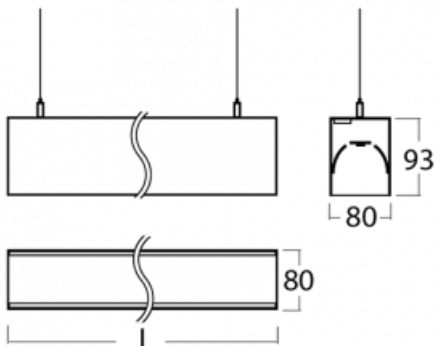

Luminaire

Lina80-S

11S-501I-35GHD/840, B

EPD®

Lina80-S luminaires are available in recessed, surface, suspended or wall mounted versions, including the illuminated corner segments. Lina80-S system luminaire can be used to create different shapes or long lines, with special joints that prevent any light to shine through, creating thus a seamless visual effect, suitable for small offices as well as big halls.

Technical drawing

Type of installation	Wall mounted, Suspended
Light distribution	Direct-indirect
Luminaire shape	Linear
Colour of the luminaires	Black
Material	Aluminium
Lifetime	L90/B50 50 000 hours
Warranty	5 years
Description of luminaires	Luminaire wall mounted/suspended
Dimensions (l × w × h mm)	1964 mm × 80 mm × 93 mm
Weight	7.6 kg
Light source	LED MODUL
DIR optical system	Microprisma
INDIR optical system	Opal cover
Luminous flux*	11080 lm
Colour Temperature	4000 K cool white
Luminous efficacy	107 lm/W
MacAdam Light source	2
Colour rendering index	80
UGR max. X=4H Y=8H, ρ=70,50,20	18.1

Installation instructions

Photos

Accessories

00-00200, N
 straight connector

00-00300, N
 wire suspension
 2000mm

00-00301, N
 wire suspension
 4000mm

00-00302, N
 wire suspension
 6000mm

00-00355, B
 cable 5x0,75 2000mm,
 black

00-00356, B
 cable 5x0,75 4000mm,
 black

00-00363, K
 cable 5x1,5 2000mm

00-00364, K
 cable 5x1,5 4000mm

00-00365, K
 cable 5x1,5 6000mm

00-00366, K
 cable 7x0,75 2000mm

00-00367, K
 cable 7x0,75 4000mm

00-00368, K
 cable 7x0,75 6000mm