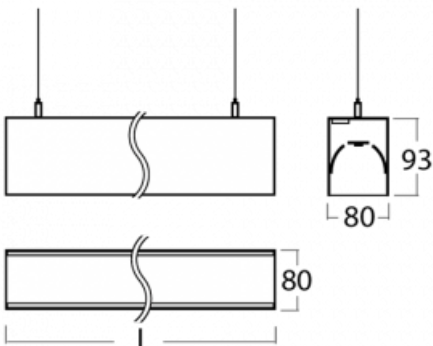

Luminaire

Lina80-S

11S-501I-35GGM3/840, W

EPD®

Lina80-S luminaires are available in recessed, surface, suspended or wall mounted versions, including the illuminated corner segments. Lina80-S system luminaire can be used to create different shapes or long lines, with special joints that prevent any light to shine through, creating thus a seamless visual effect, suitable for small offices as well as big halls.

Technical drawing

Type of installation	Wall mounted, Suspended
Light distribution	Direct-indirect
Luminaire shape	Linear
Colour of the luminaires	White
Material	Aluminium
Lifetime	L90/B50 50 000 hours
Warranty	2 years
Description of luminaires	Luminaire wall mounted/suspended
Dimensions (l × w × h mm)	1964 mm × 80 mm × 93 mm
Light source	LED MODUL
DIR optical system	Microprisma
INDIR optical system	Opal cover
Luminous flux*	8390 lm
Colour Temperature	4000 K cool white
Luminous efficacy	114 lm/W
MacAdam Light source	2
Colour rendering index	80
UGR max. X=4H Y=8H, ρ=70,50,20	17.2

Installation instructions

Photos

Accessories

00-00200, N
 straight connector

00-00300, N
 wire suspension
 2000mm

00-00301, N
 wire suspension
 4000mm

00-00302, N
 wire suspension
 6000mm

00-00355, W
 cable 5x0,75 2000mm,
 white

00-00356, W
 cable 5x0,75 4000mm,
 white

00-00363, K
 cable 5x1,5 2000mm

00-00364, K
 cable 5x1,5 4000mm

00-00365, K
 cable 5x1,5 6000mm

00-00366, K
 cable 7x0,75 2000mm

00-00367, K
 cable 7x0,75 4000mm

00-00368, K
 cable 7x0,75 6000mm