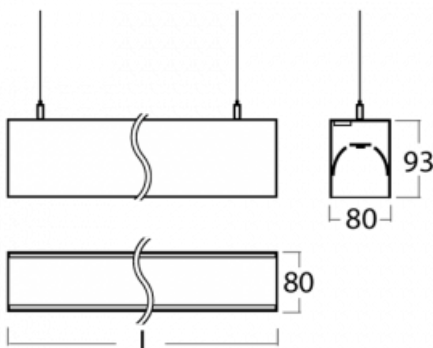

Luminaire

Lina80-S

11S-501I-35GGM3/830, W

EPD®

Lina80-S luminaires are available in recessed, surface, suspended or wall mounted versions, including the illuminated corner segments. Lina80-S system luminaire can be used to create different shapes or long lines, with special joints that prevent any light to shine through, creating thus a seamless visual effect, suitable for small offices as well as big halls.

Technical drawing

Type of installation	Wall mounted, Suspended
Light distribution	Direct-indirect
Luminaire shape	Linear
Colour of the luminaires	White
Material	Aluminium
Lifetime	L90/B50 50 000 hours
Warranty	2 years
Description of luminaires	Luminaire wall mounted/suspended
Dimensions (l × w × h mm)	1964 mm × 80 mm × 93 mm
Light source	LED MODUL
DIR optical system	Microprisma
INDIR optical system	Opal cover
Luminous flux*	7990 lm
Colour Temperature	3000 K warm white
Luminous efficacy	108 lm/W
MacAdam Light source	2
Colour rendering index	80
UGR max. X=4H Y=8H, ρ=70,50,20	17

Installation instructions

Photos

Accessories

00-00200, N
 straight connector

00-00300, N
 wire suspension
 2000mm

00-00301, N
 wire suspension
 4000mm

00-00302, N
 wire suspension
 6000mm

00-00355, W
 cable 5x0,75 2000mm,
 white

00-00356, W
 cable 5x0,75 4000mm,
 white

00-00363, K
 cable 5x1,5 2000mm

00-00364, K
 cable 5x1,5 4000mm

00-00365, K
 cable 5x1,5 6000mm

00-00366, K
 cable 7x0,75 2000mm

00-00367, K
 cable 7x0,75 4000mm

00-00368, K
 cable 7x0,75 6000mm