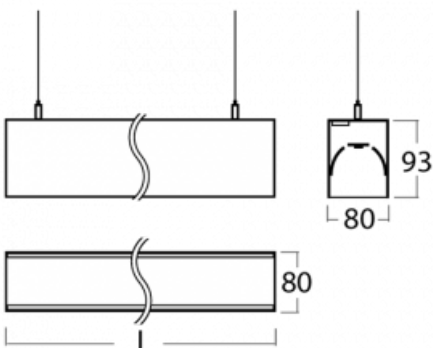

Luminaire

Lina80-S

11S-501I-35GGM3/830, B

EPD®

Lina80-S luminaires are available in recessed, surface, suspended or wall mounted versions, including the illuminated corner segments. Lina80-S system luminaire can be used to create different shapes or long lines, with special joints that prevent any light to shine through, creating thus a seamless visual effect, suitable for small offices as well as big halls.

Technical drawing

Type of installation	Wall mounted, Suspended
Light distribution	Direct-indirect
Luminaire shape	Linear
Colour of the luminaires	Black
Material	Aluminium
Lifetime	L90/B50 50 000 hours
Warranty	2 years
Description of luminaires	Luminaire wall mounted/suspended
Dimensions (l × w × h mm)	1964 mm × 80 mm × 93 mm
Light source	LED MODUL
DIR optical system	Microprisma
INDIR optical system	Opal cover
Luminous flux*	7990 lm
Colour Temperature	3000 K warm white
Luminous efficacy	108 lm/W
MacAdam Light source	2
Colour rendering index	80
UGR max. X=4H Y=8H, ρ=70,50,20	17

Installation instructions

Photos

Accessories

00-00200, N
 straight connector

00-00300, N
 wire suspension
 2000mm

00-00301, N
 wire suspension
 4000mm

00-00302, N
 wire suspension
 6000mm

00-00355, B
 cable 5x0,75 2000mm,
 black

00-00356, B
 cable 5x0,75 4000mm,
 black

00-00363, K
 cable 5x1,5 2000mm

00-00364, K
 cable 5x1,5 4000mm

00-00365, K
 cable 5x1,5 6000mm

00-00366, K
 cable 7x0,75 2000mm

00-00367, K
 cable 7x0,75 4000mm

00-00368, K
 cable 7x0,75 6000mm