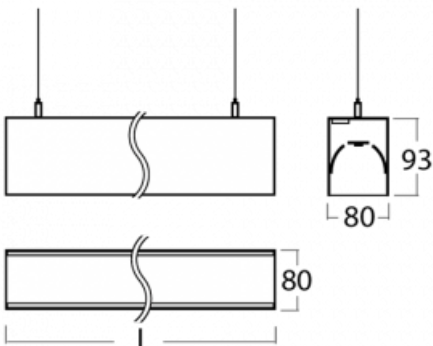

# Lina80-S

11S-501I-35GGM/830, B

Lina80-S luminaires are available in recessed, surface, suspended or wall mounted versions, including the illuminated corner segments. Lina80-S system luminaire can be used to create different shapes or long lines, with special joints that prevent any light to shine through, creating thus a seamless visual effect, suitable for small offices as well as big halls.

**Technical drawing**

Type of installation	Wall mounted, Suspended
----------------------	-------------------------

Light distribution	Direct-indirect
--------------------	-----------------

Luminaire shape	Linear
-----------------	--------

Description of luminaires	Luminaire wall mounted/suspended
---------------------------	----------------------------------

Dimensions (l × w × h mm)	1964 mm × 80 mm × 93 mm
---------------------------	-------------------------