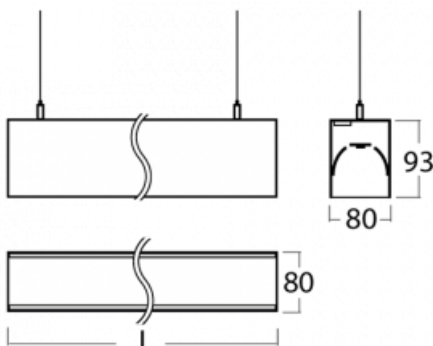

# Lina80-S

11S-501I-35GGE/840, W

EPD®

Lina80-S luminaires are available in recessed, surface, suspended or wall mounted versions, including the illuminated corner segments. Lina80-S system luminaire can be used to create different shapes or long lines, with special joints that prevent any light to shine through, creating thus a seamless visual effect, suitable for small offices as well as big halls.

## Technical drawing

Type of installation Wall mounted, Suspended

Light distribution Direct-indirect

Luminaire shape Linear

Colour of the luminaires White

Material Aluminium

Lifetime L90/B50 50 000 hours

Warranty 5 years

Description of luminaires Luminaire wall mounted/suspended

Dimensions 1964 mm × 80 mm × 93 mm  
(l × w × h mm)

Weight 7.4 kg

Light source LED MODUL

DIR optical system Microprisma

INDIR optical system Opal cover