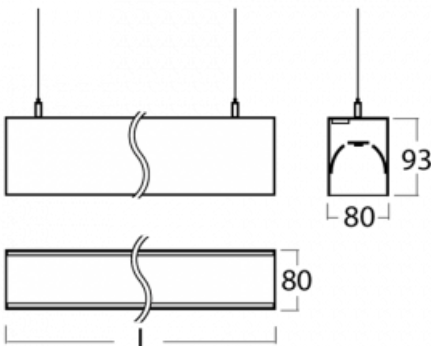

Luminaire

Lina80-S

11S-501I-35GGE/840, S

EPD®

Lina80-S luminaires are available in recessed, surface, suspended or wall mounted versions, including the illuminated corner segments. Lina80-S system luminaire can be used to create different shapes or long lines, with special joints that prevent any light to shine through, creating thus a seamless visual effect, suitable for small offices as well as big halls.

Technical drawing

Type of installation Wall mounted, Suspended

Light distribution Direct-indirect

Luminaire shape Linear

Colour of the luminaires Silver

Material Aluminium

Lifetime L90/B50 50 000 hours

Warranty 5 years

Description of luminaires Luminaire wall mounted/suspended

Dimensions 1964 mm × 80 mm × 93 mm
(l × w × h mm)

Weight 7.4 kg

Light source LED MODUL

DIR optical system Microprisma

INDIR optical system Opal cover