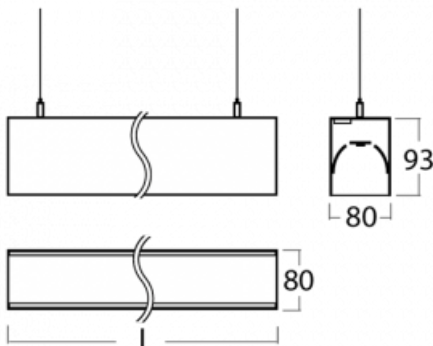

# Lina80-S

11S-501I-35GGD/830, S

EPD®

Lina80-S luminaires are available in recessed, surface, suspended or wall mounted versions, including the illuminated corner segments. Lina80-S system luminaire can be used to create different shapes or long lines, with special joints that prevent any light to shine through, creating thus a seamless visual effect, suitable for small offices as well as big halls.

## Technical drawing

Type of installation	Wall mounted, Suspended
Light distribution	Direct-indirect
Luminaire shape	Linear
Colour of the luminaires	Silver
Material	Aluminium
Lifetime	L90/B50 50 000 hours
Warranty	5 years
Description of luminaires	Luminaire wall mounted/suspended
Dimensions	1964 mm × 80 mm × 93 mm
Weight	7.5 kg
Light source	LED MODUL
Type of optical system	Microprisma
Luminous flux*	7990 lm
Colour Temperature	3000 K warm white
Luminous efficacy	108 lm/W
MacAdam Light source	2
Colour rendering index	80
UGR max. X=4H Y=8H, $\rho=70,50,20$	17