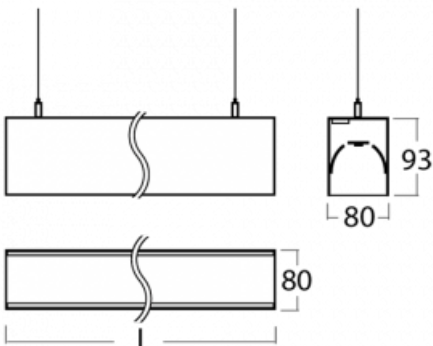

Luminaire

Lina80-S

11S-501I-35GEM3/840, W

Lina80-S luminaires are available in recessed, surface, suspended or wall mounted versions, including the illuminated corner segments. Lina80-S system luminaire can be used to create different shapes or long lines, with special joints that prevent any light to shine through, creating thus a seamless visual effect, suitable for small offices as well as big halls.

Technical drawing

Type of installation	Wall mounted, Suspended
Light distribution	Direct-indirect
Luminaire shape	Linear
Colour of the luminaires	White
Material	Aluminium
Lifetime	L90/B50 50 000 hours
Warranty	2 years
Description of luminaires	Luminaire wall mounted/suspended
Dimensions (l × w × h mm)	1964 mm × 80 mm × 93 mm
Light source	LED MODUL
DIR optical system	Microprisma
INDIR optical system	Opal cover
Luminous flux*	5450 lm
Colour Temperature	4000 K cool white
Luminous efficacy	121 lm/W
MacAdam Light source	2
Colour rendering index	80
UGR max. X=4H Y=8H, ρ=70,50,20	15.7

Installation instructions

Photos

Accessories

00-00200, N
 straight connector

00-00300, N
 wire suspension
 2000mm

00-00301, N
 wire suspension
 4000mm

00-00302, N
 wire suspension
 6000mm

00-00355, W
 cable 5x0,75 2000mm,
 white

00-00356, W
 cable 5x0,75 4000mm,
 white

00-00363, K
 cable 5x1,5 2000mm

00-00364, K
 cable 5x1,5 4000mm

00-00365, K
 cable 5x1,5 6000mm

00-00366, K
 cable 7x0,75 2000mm

00-00367, K
 cable 7x0,75 4000mm

00-00368, K
 cable 7x0,75 6000mm