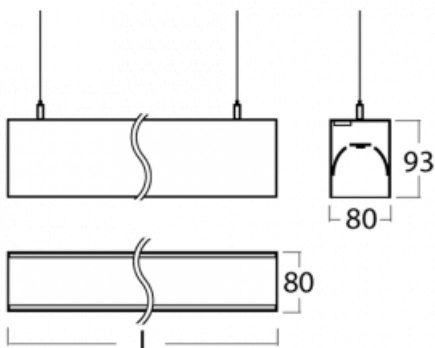

Luminaire

Lina80-S

11S-501I-35GEM/840, W

EPD®

Lina80-S luminaires are available in recessed, surface, suspended or wall mounted versions, including the illuminated corner segments. Lina80-S system luminaire can be used to create different shapes or long lines, with special joints that prevent any light to shine through, creating thus a seamless visual effect, suitable for small offices as well as big halls.

Technical drawing

Type of installation Wall mounted, Suspended

Light distribution Direct-indirect

Luminaire shape Linear

Colour of the luminaires White

Material Aluminium

Lifetime L90/B50 50 000 hours

Warranty 2 years

Description of luminaires Luminaire wall mounted/suspended

Dimensions 1964 mm × 80 mm × 93 mm
(l × w × h mm)

Light source LED MODUL

DIR optical system Microprisma

INDIR optical system Opal cover

Luminous flux* 5450 lm

00-00200, N
 straight connector

00-00300, N
 wire suspension
 2000mm

00-00301, N
 wire suspension
 4000mm

00-00302, N
 wire suspension
 6000mm

00-00355, W
 cable 5x0,75 2000mm,
 white

00-00356, W
 cable 5x0,75 4000mm,
 white