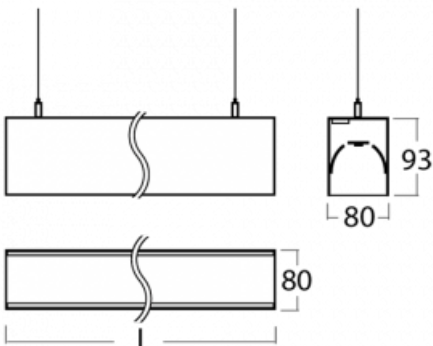

Luminaire

Lina80-S

11S-501I-35GEM/840, B

Lina80-S luminaires are available in recessed, surface, suspended or wall mounted versions, including the illuminated corner segments. Lina80-S system luminaire can be used to create different shapes or long lines, with special joints that prevent any light to shine through, creating thus a seamless visual effect, suitable for small offices as well as big halls.

Technical drawing

Type of installation	Wall mounted, Suspended
Light distribution	Direct-indirect
Luminaire shape	Linear
Colour of the luminaires	Black
Material	Aluminium
Lifetime	L90/B50 50 000 hours
Warranty	2 years
Description of luminaires	Luminaire wall mounted/suspended
Dimensions (l × w × h mm)	1964 mm × 80 mm × 93 mm
Light source	LED MODUL
DIR optical system	Microprisma
INDIR optical system	Opal cover
Luminous flux*	5450 lm
Colour Temperature	4000 K cool white
Luminous efficacy	121 lm/W
MacAdam Light source	2
Colour rendering index	80
UGR max. X=4H Y=8H, ρ=70,50,20	15.7

Installation instructions

Photos

Accessories

00-00200, N
 straight connector

00-00300, N
 wire suspension
 2000mm

00-00301, N
 wire suspension
 4000mm

00-00302, N
 wire suspension
 6000mm

00-00355, B
 cable 5x0,75 2000mm,
 black

00-00356, B
 cable 5x0,75 4000mm,
 black

00-00363, K
 cable 5x1,5 2000mm

00-00364, K
 cable 5x1,5 4000mm

00-00365, K
 cable 5x1,5 6000mm

00-00366, K
 cable 7x0,75 2000mm

00-00367, K
 cable 7x0,75 4000mm

00-00368, K
 cable 7x0,75 6000mm