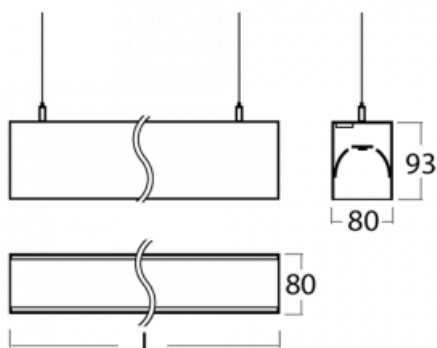

Luminaire

Lina80-S

11S-501I-35GEM/830, S

EPD®

Lina80-S luminaires are available in recessed, surface, suspended or wall mounted versions, including the illuminated corner segments. Lina80-S system luminaire can be used to create different shapes or long lines, with special joints that prevent any light to shine through, creating thus a seamless visual effect, suitable for small offices as well as big halls.

Technical drawing

Type of installation	Wall mounted, Suspended
Light distribution	Direct-indirect
Luminaire shape	Linear
Colour of the luminaires	Silver
Material	Aluminium
Lifetime	L90/B50 50 000 hours
Warranty	2 years
Description of luminaires	Luminaire wall mounted/suspended
Dimensions (l × w × h mm)	1964 mm × 80 mm × 93 mm
Light source	LED MODUL
DIR optical system	Microprisma
INDIR optical system	Opal cover
Luminous flux*	5200 lm
Colour Temperature	3000 K warm white
Luminous efficacy	115 lm/W
MacAdam Light source	2
Colour rendering index	80
UGR max. X=4H Y=8H, ρ=70,50,20	15.5

Installation instructions

Photos

Accessories

00-00200, N
 straight connector

00-00300, N
 wire suspension
 2000mm

00-00301, N
 wire suspension
 4000mm

00-00302, N
 wire suspension
 6000mm

00-00355, K
 cable 5x0,75 2000mm,
 transparent