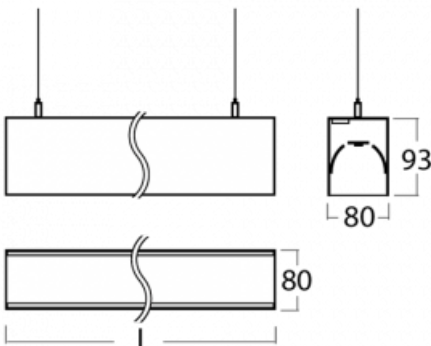

Luminaire

Lina80-S

11S-501I-35GEM/830, B

EPD®

Lina80-S luminaires are available in recessed, surface, suspended or wall mounted versions, including the illuminated corner segments. Lina80-S system luminaire can be used to create different shapes or long lines, with special joints that prevent any light to shine through, creating thus a seamless visual effect, suitable for small offices as well as big halls.

Technical drawing

Type of installation Wall mounted, Suspended

Light distribution Direct-indirect

Luminaire shape Linear

Colour of the luminaires Black

Material Aluminium

Lifetime L90/B50 50 000 hours

Warranty 2 years

Description of luminaires Luminaire wall mounted/suspended

Dimensions 1964 mm × 80 mm × 93 mm
(l × w × h mm)

Light source LED MODUL

DIR optical system Microprisma

INDIR optical system Opal cover

Luminous flux* 5200 lm

00-00200, N
 straight connector

00-00300, N
 wire suspension
 2000mm

00-00301, N
 wire suspension
 4000mm

00-00302, N
 wire suspension
 6000mm

00-00355, B
 cable 5x0,75 2000mm,
 black

00-00356, B
 cable 5x0,75 4000mm,
 black