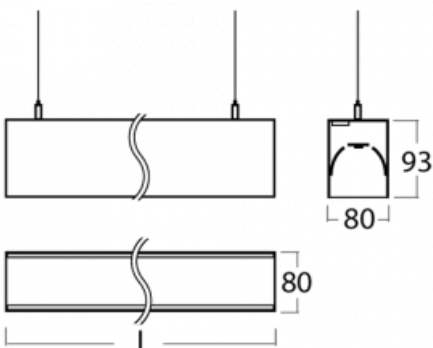

Luminaire

Lina80-S

11S-501I-35GED/830, S

EPD®

Lina80-S luminaires are available in recessed, surface, suspended or wall mounted versions, including the illuminated corner segments. Lina80-S system luminaire can be used to create different shapes or long lines, with special joints that prevent any light to shine through, creating thus a seamless visual effect, suitable for small offices as well as big halls.

Technical drawing

Type of installation	Wall mounted, Suspended
Light distribution	Direct-indirect
Luminaire shape	Linear
Colour of the luminaires	Silver
Material	Aluminium
Lifetime	L90/B50 50 000 hours
Warranty	5 years
Description of luminaires	Luminaire wall mounted/suspended
Dimensions (l × w × h mm)	1964 mm × 80 mm × 93 mm
Weight	8 kg
Light source	LED MODUL
DIR optical system	Microprisma
INDIR optical system	Opal cover
Luminous flux*	5200 lm
Colour Temperature	3000 K warm white
Luminous efficacy	115 lm/W
MacAdam Light source	2
Colour rendering index	80
UGR max. X=4H Y=8H, $\rho=70,50,20$	15.5

Curve

Luminaire power input* 45.1 W

Connection of the luminaires DALI

Electrical voltage 220-240V

Frequency 50/60Hz

⊕ CE IP 40

*±10 %

Downloads

Installation instructions

Photos

Accessories

00-00200, N
 straight connector

00-00300, N
 wire suspension
 2000mm

00-00301, N
 wire suspension
 4000mm

00-00302, N
 wire suspension
 6000mm

00-00355, K
 cable 5x0,75 2000mm,
 transparent