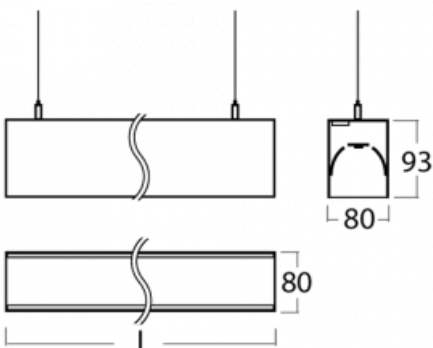

Luminaire

Lina80-S

11S-501I-30GHE/840, S

EPD®

Lina80-S luminaires are available in recessed, surface, suspended or wall mounted versions, including the illuminated corner segments. Lina80-S system luminaire can be used to create different shapes or long lines, with special joints that prevent any light to shine through, creating thus a seamless visual effect, suitable for small offices as well as big halls.

Technical drawing

Type of installation Wall mounted, Suspended

Light distribution Direct-indirect

Luminaire shape Linear

Colour of the luminaires Silver

Material Aluminium

Lifetime L90/B50 50 000 hours

Warranty 5 years

Description of luminaires Luminaire wall mounted/suspended

Dimensions 1683 mm × 80 mm × 93 mm
(l × w × h mm)

Light source LED MODUL

DIR optical system Microprisma

INDIR optical system Opal cover

Luminous flux* 9230 lm