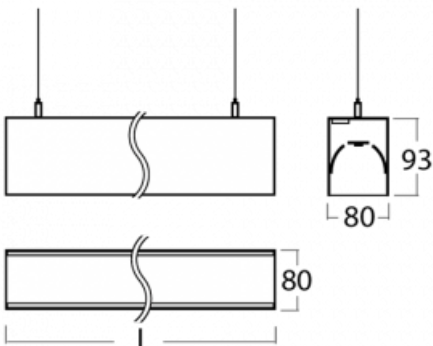

Luminaire

Lina80-S

11S-501I-30GHE/830, S

Lina80-S luminaires are available in recessed, surface, suspended or wall mounted versions, including the illuminated corner segments. Lina80-S system luminaire can be used to create different shapes or long lines, with special joints that prevent any light to shine through, creating thus a seamless visual effect, suitable for small offices as well as big halls.

Technical drawing

Type of installation	Wall mounted, Suspended
----------------------	-------------------------

Light distribution	Direct-indirect
--------------------	-----------------

Luminaire shape	Linear
-----------------	--------

Description of luminaires	Luminaire wall mounted/suspended
---------------------------	----------------------------------

Dimensions (l × w × h mm)	1683 mm × 80 mm × 93 mm
---------------------------	-------------------------